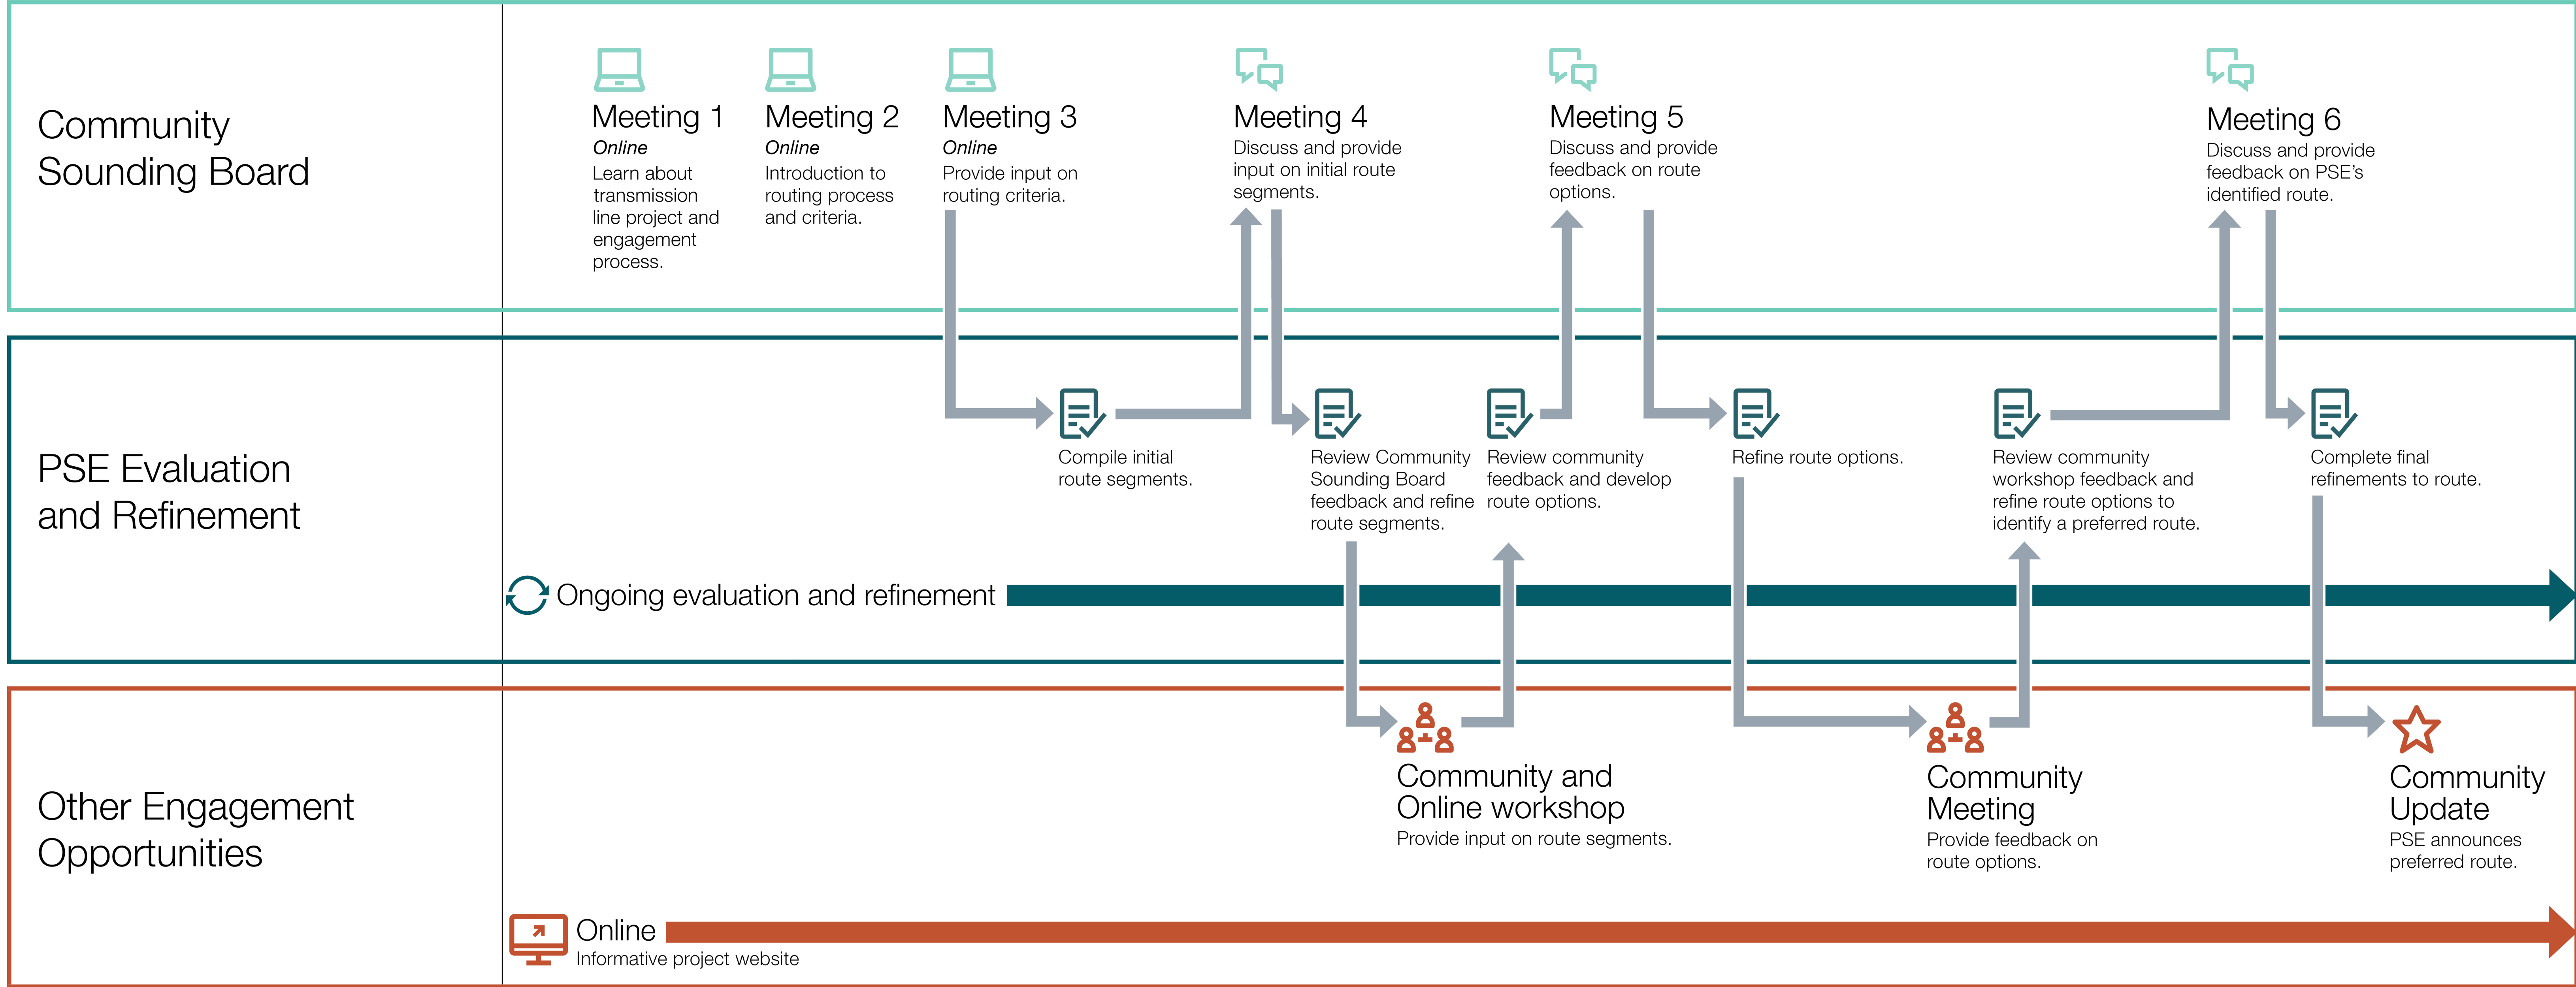

PSE on bainbridge island

Transmission Line Routing Community Engagement Process

2020-2021

NOTE: Schedule and format are subject to change

Updated October 2020