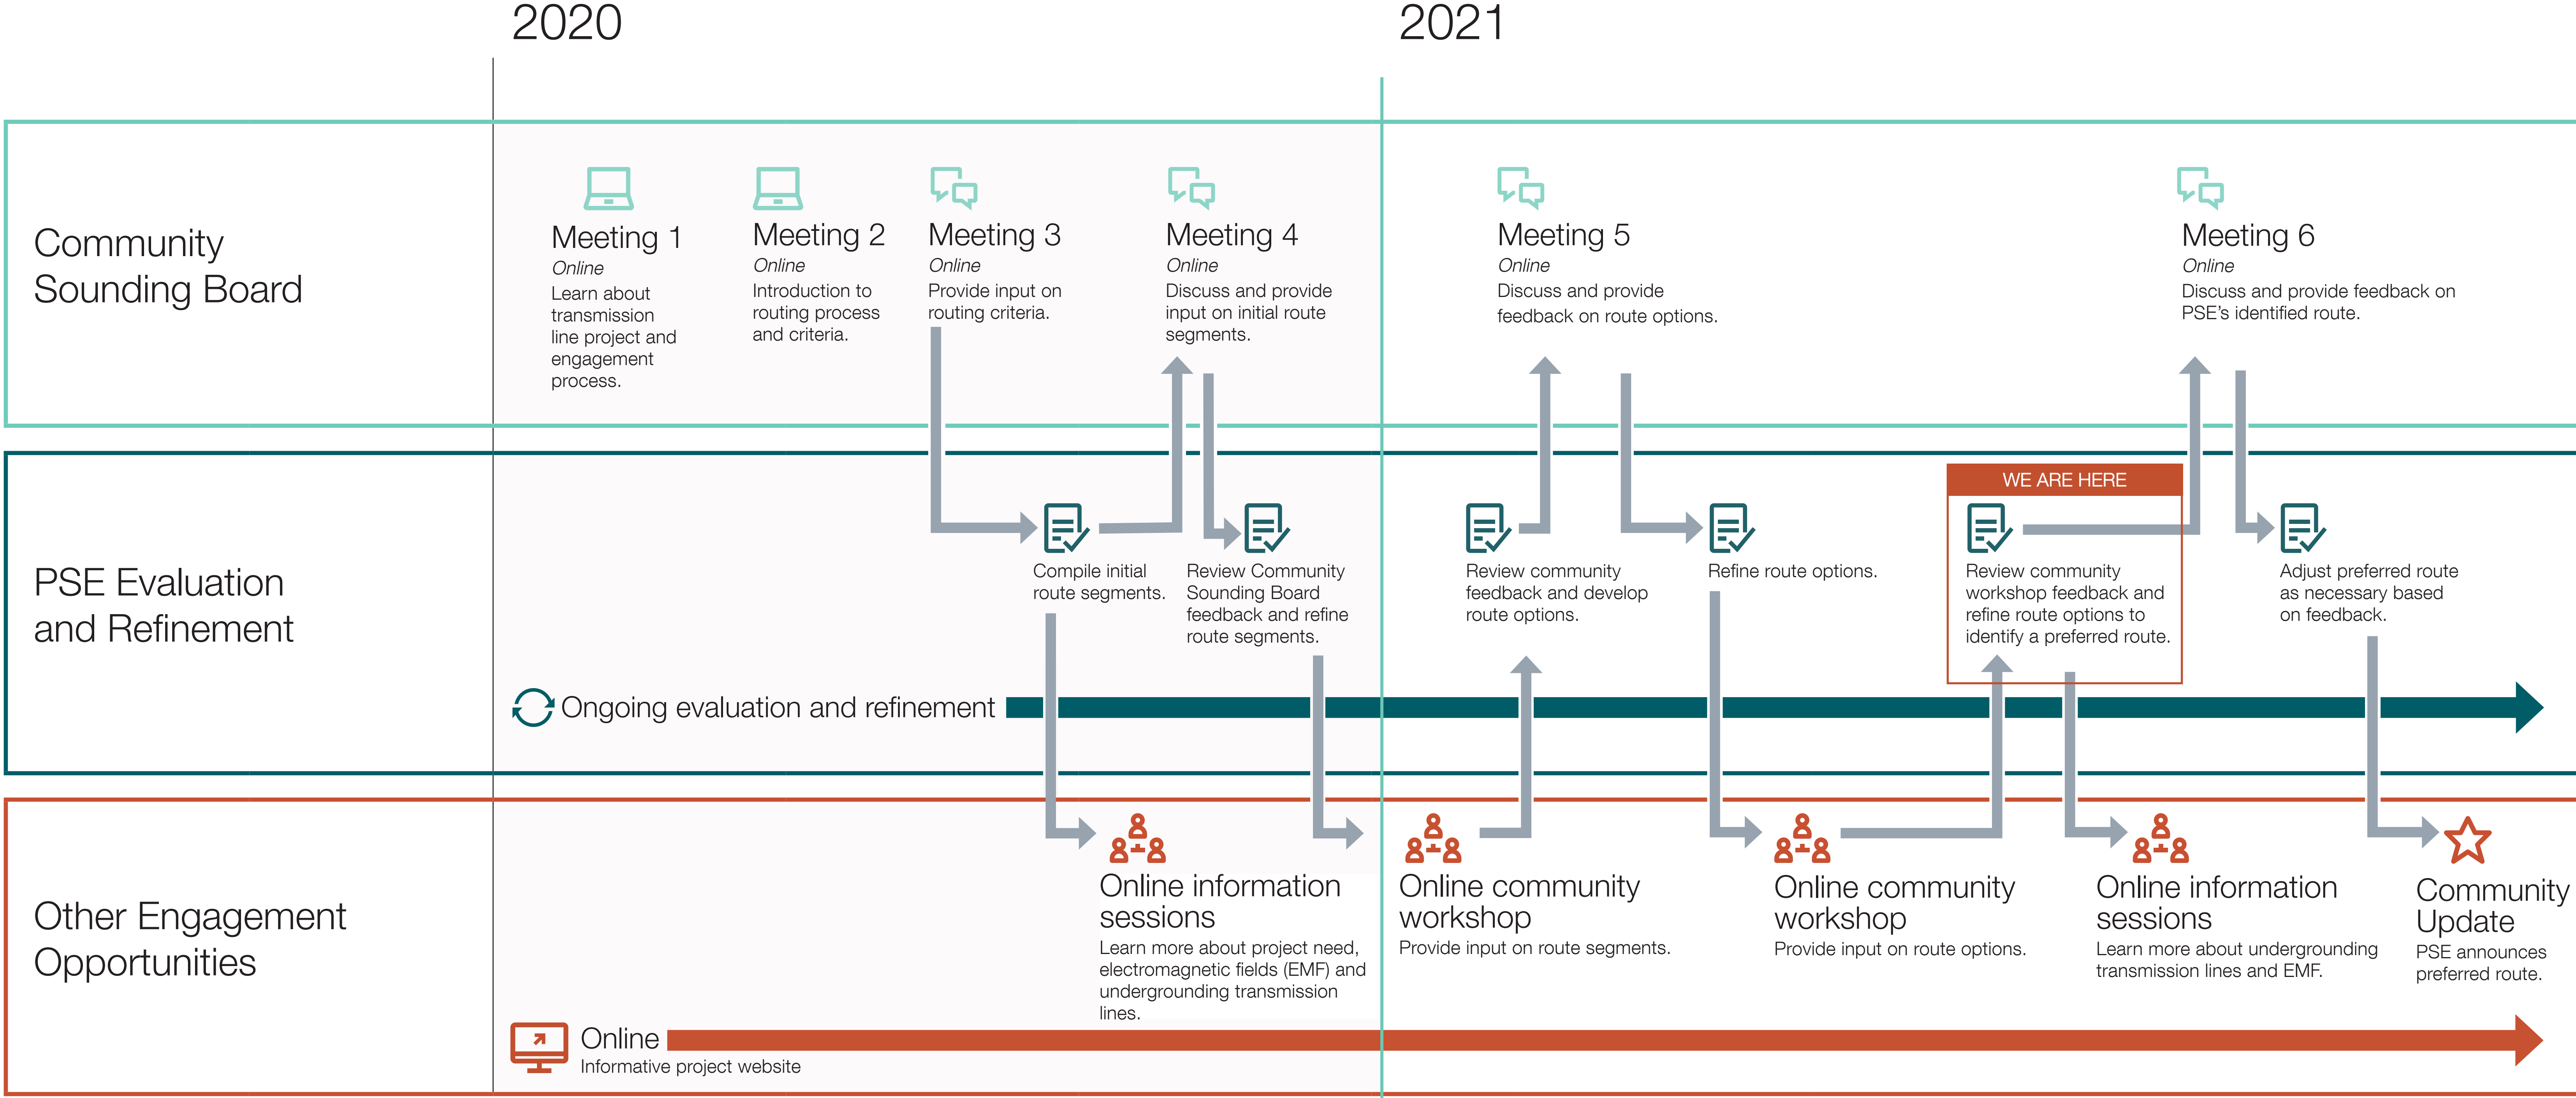

PSE on bainbridge island

Transmission Line Routing Community Engagement Process

NOTE: Schedule and format are subject to change

Updated April 2021