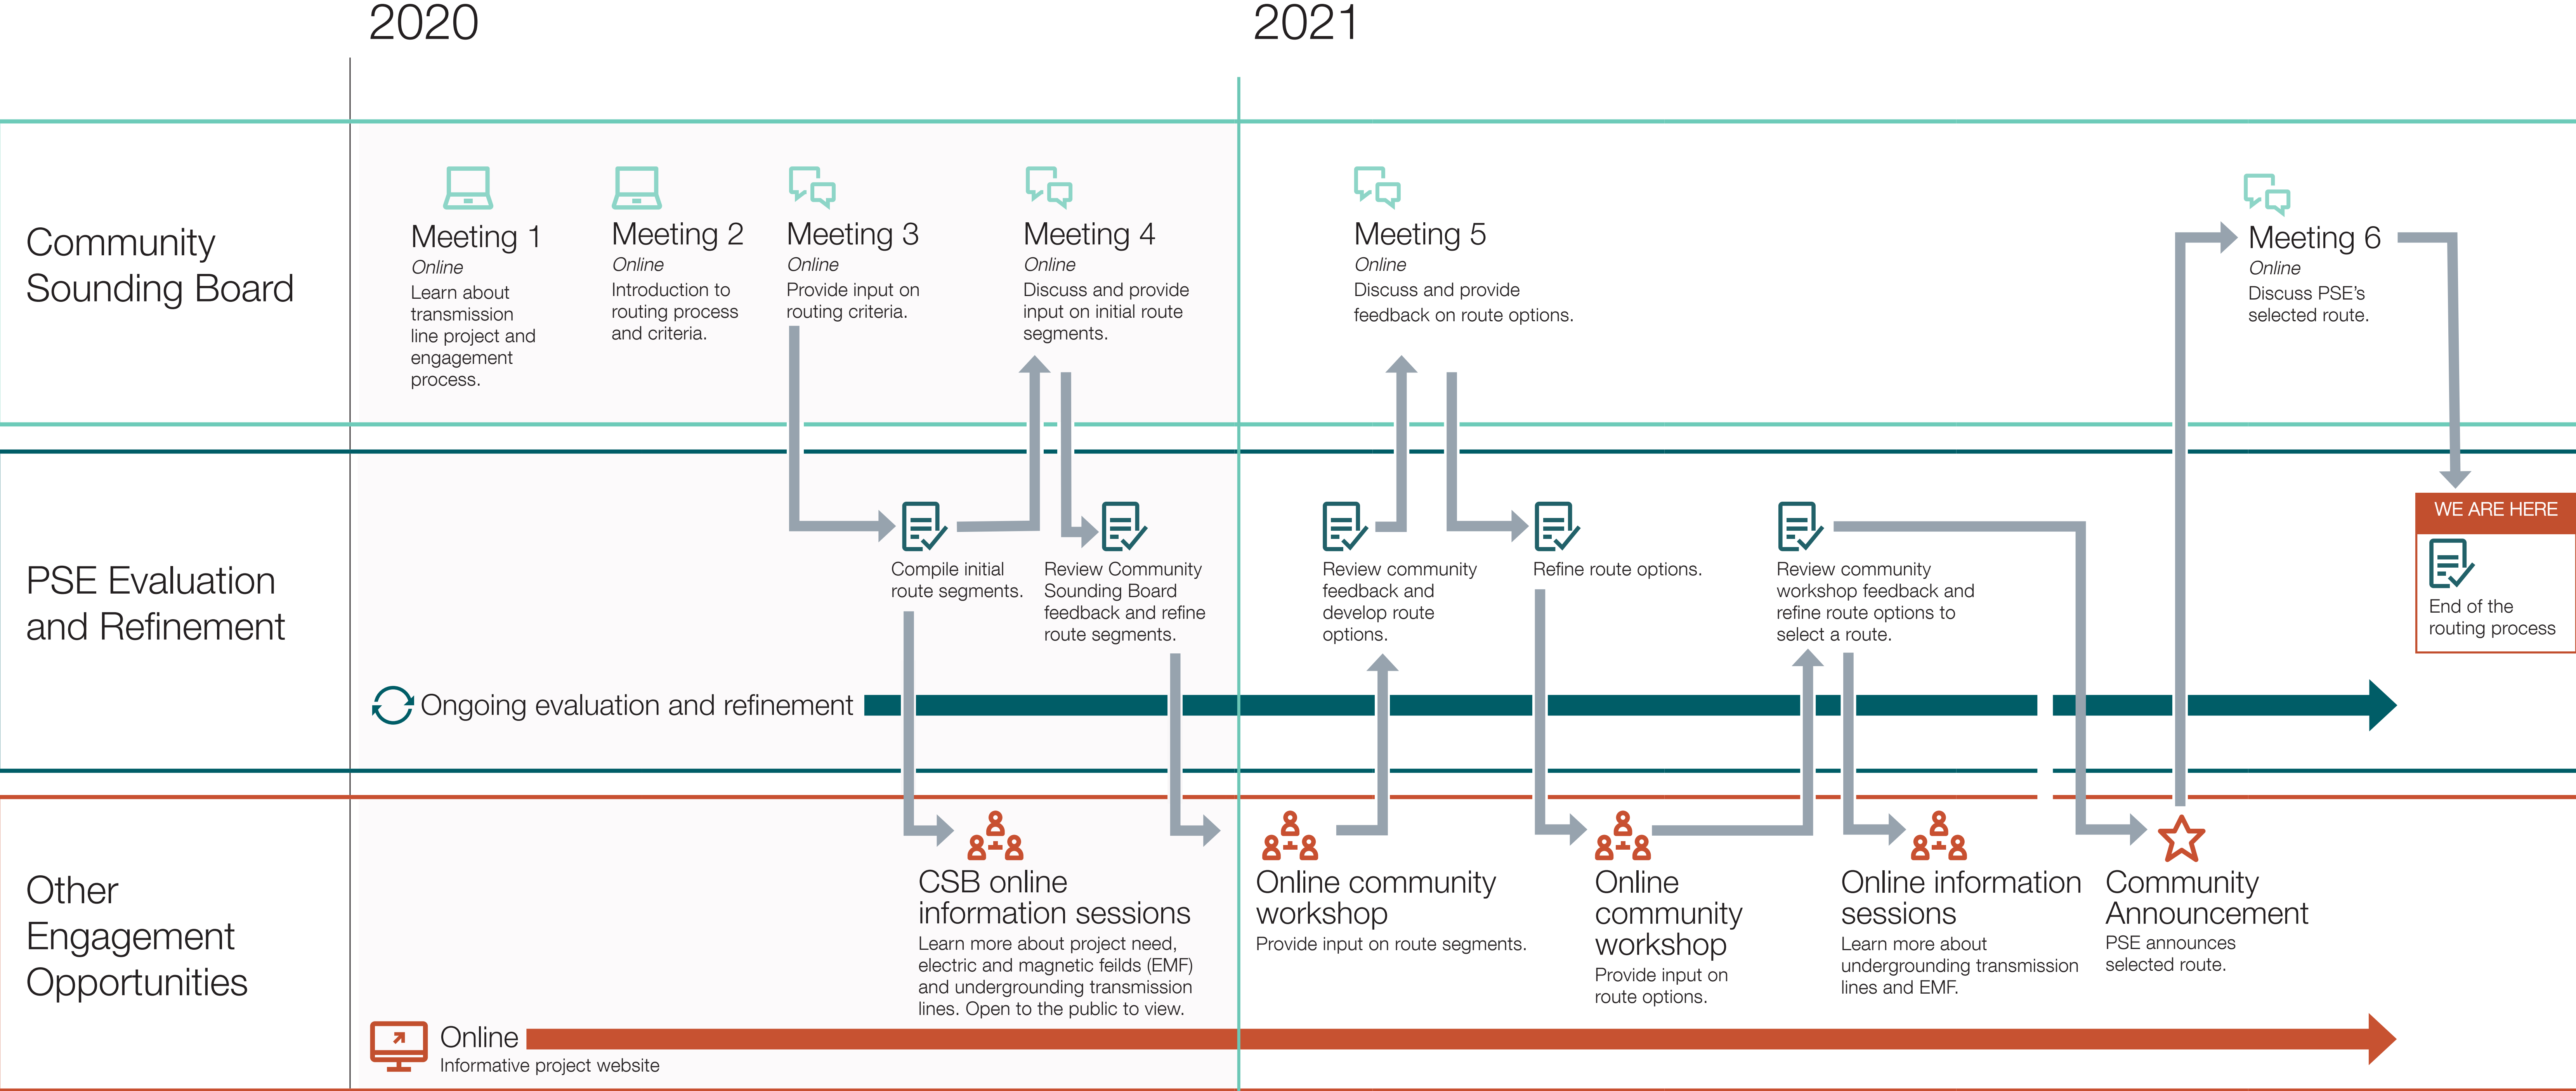

PSE on bainbridge island

Transmission Line Routing Community Engagement Process

NOTE: Schedule and format are subject to change

Updated December 2021