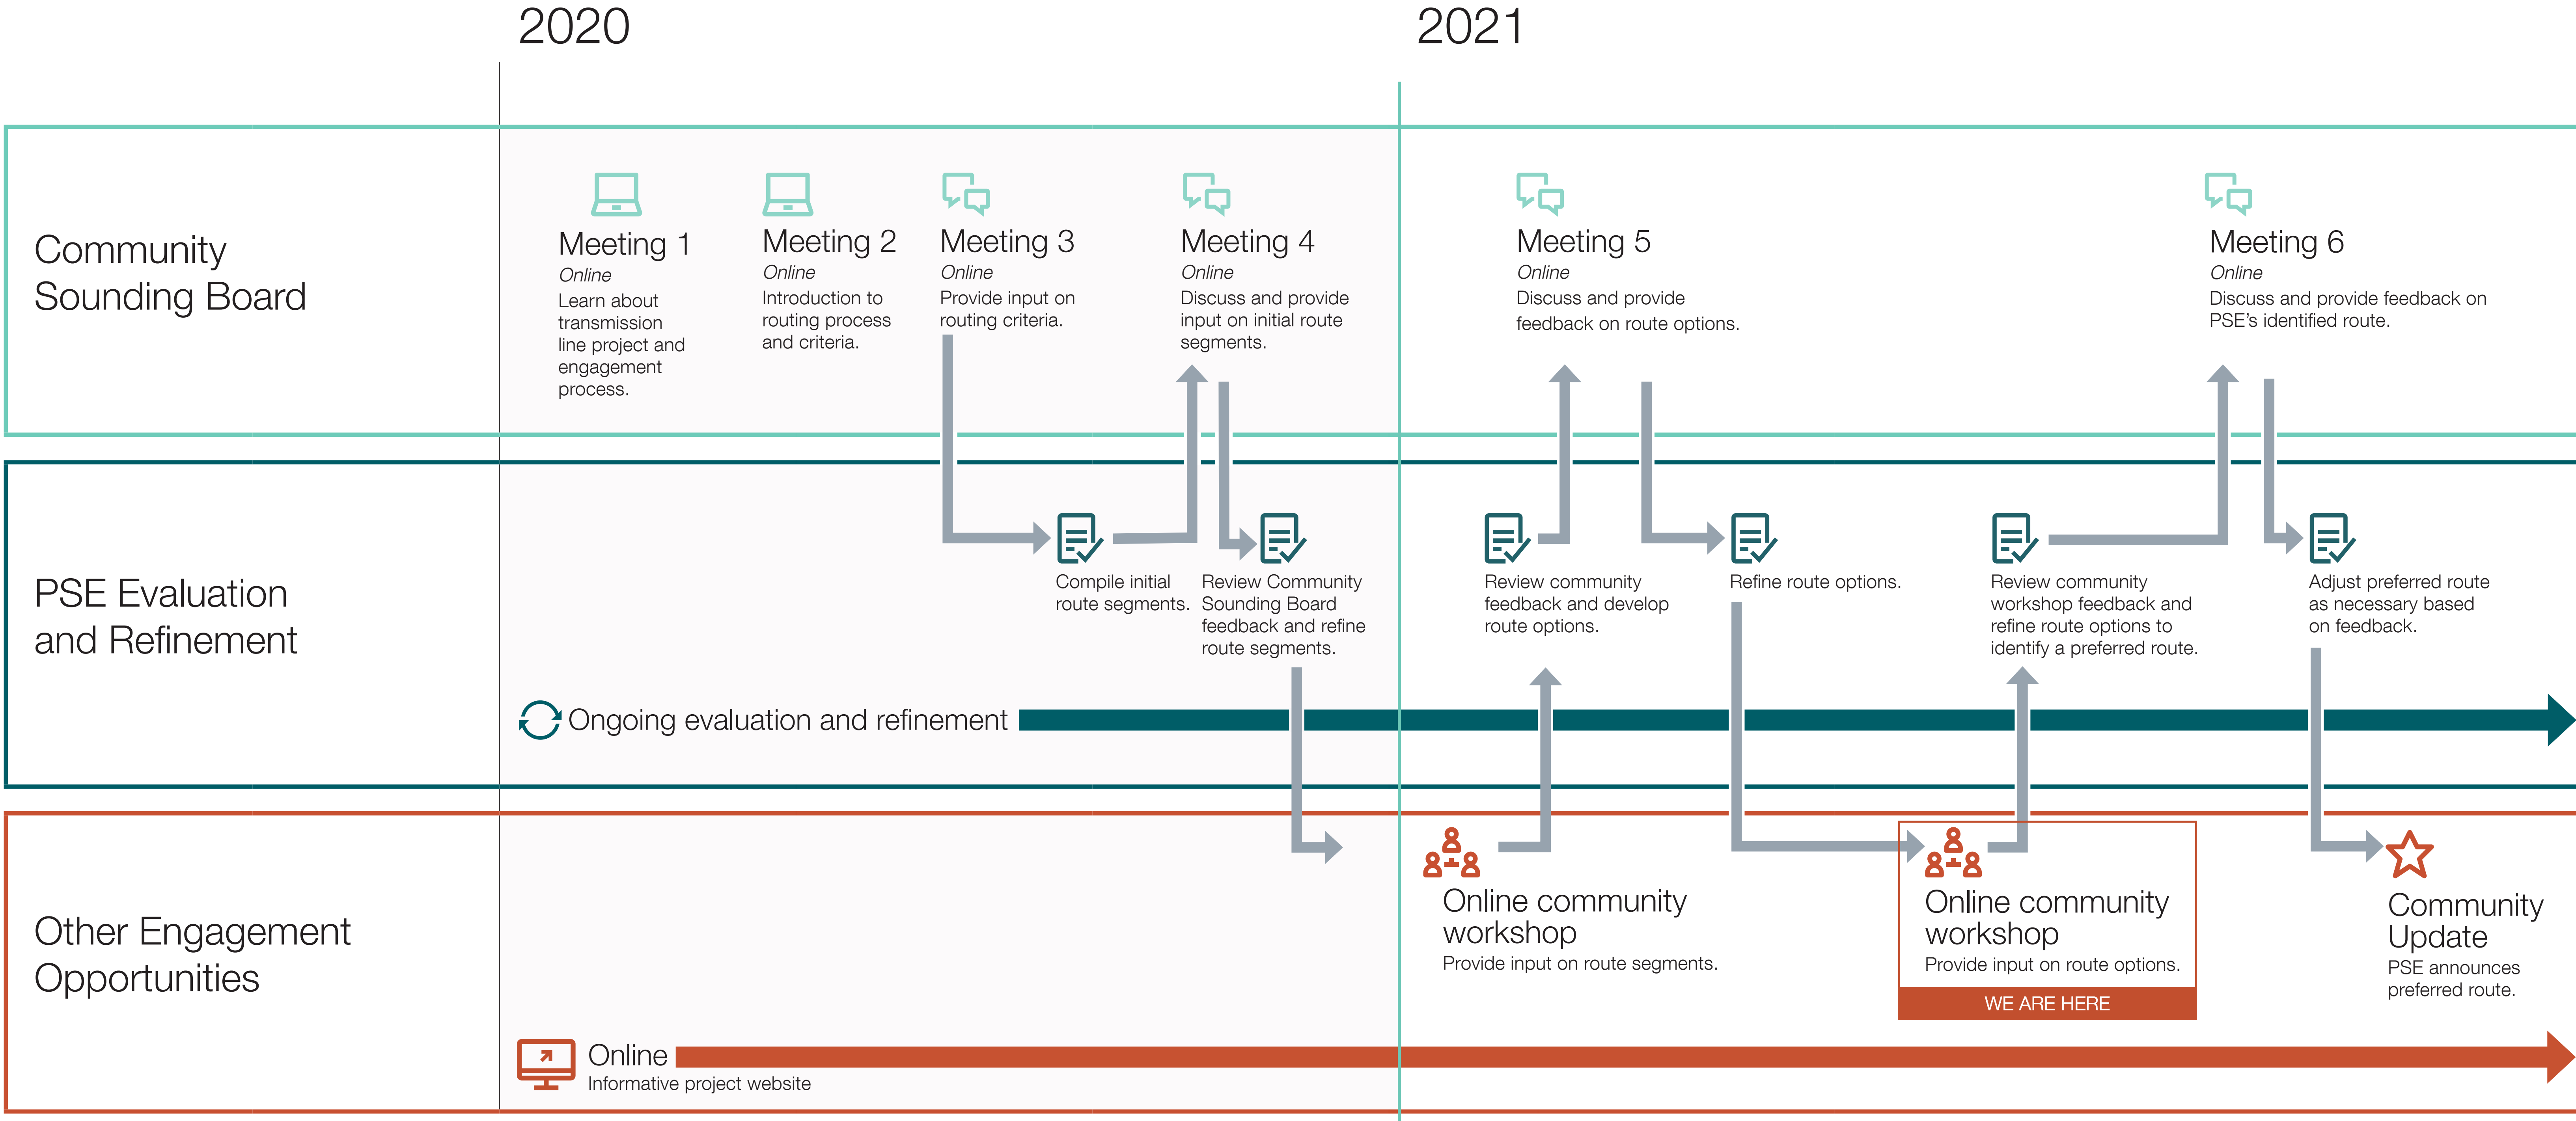

PSE on bainbridge island

Transmission Line Routing Community Engagement Process

NOTE: Schedule and format are subject to change

Updated April 2021