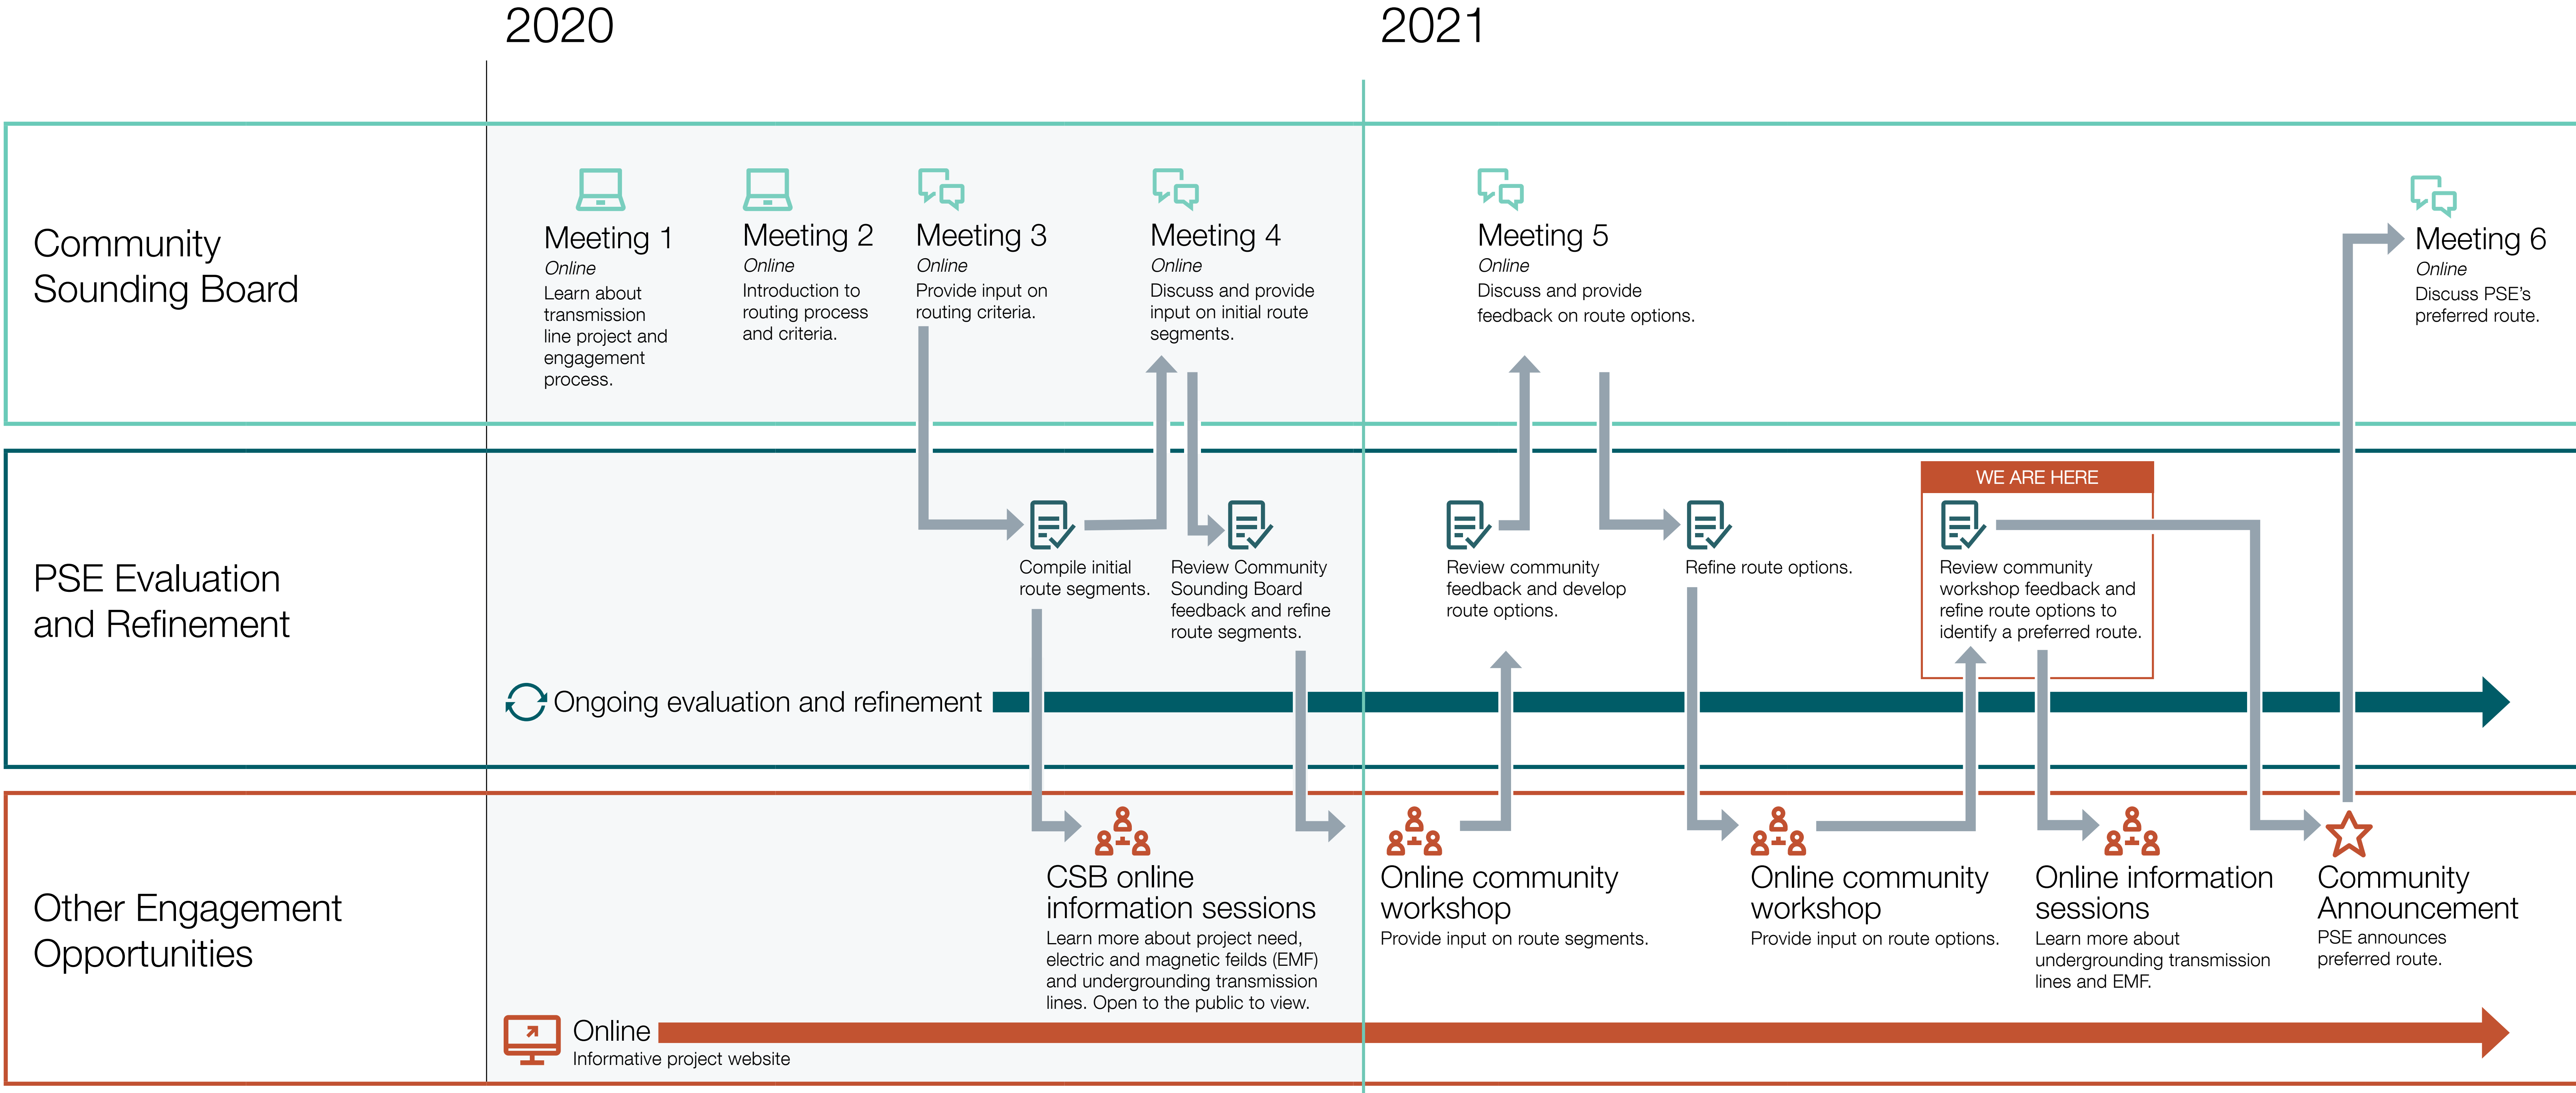

PSE on bainbridge island

Transmission Line Routing Community Engagement Process

NOTE: Schedule and format are subject to change

Updated November 2021